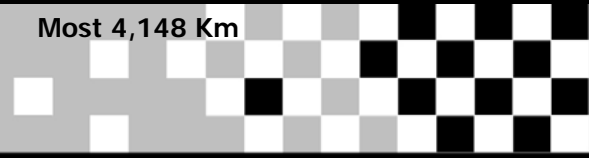

Name

Name

R1. free practice - 1. timed practice SSP
R2. timed practice - 2. timed practice SSP

Bike-Promotion IBPM 10 MOST

timed practice

Most 4,148 Km

1. + 2. timed practice SSP

Pos.	St.Nr.	Name	Nat	Motorrad	Klasse	Gesamtbestzeit	R1. Beste Zeit.	R2. Beste Zeit.
52	42	Henrik Böhm Jensen	DK	Ducati Monster 600	SSP	2:11.110	2:11.110	2:32.338